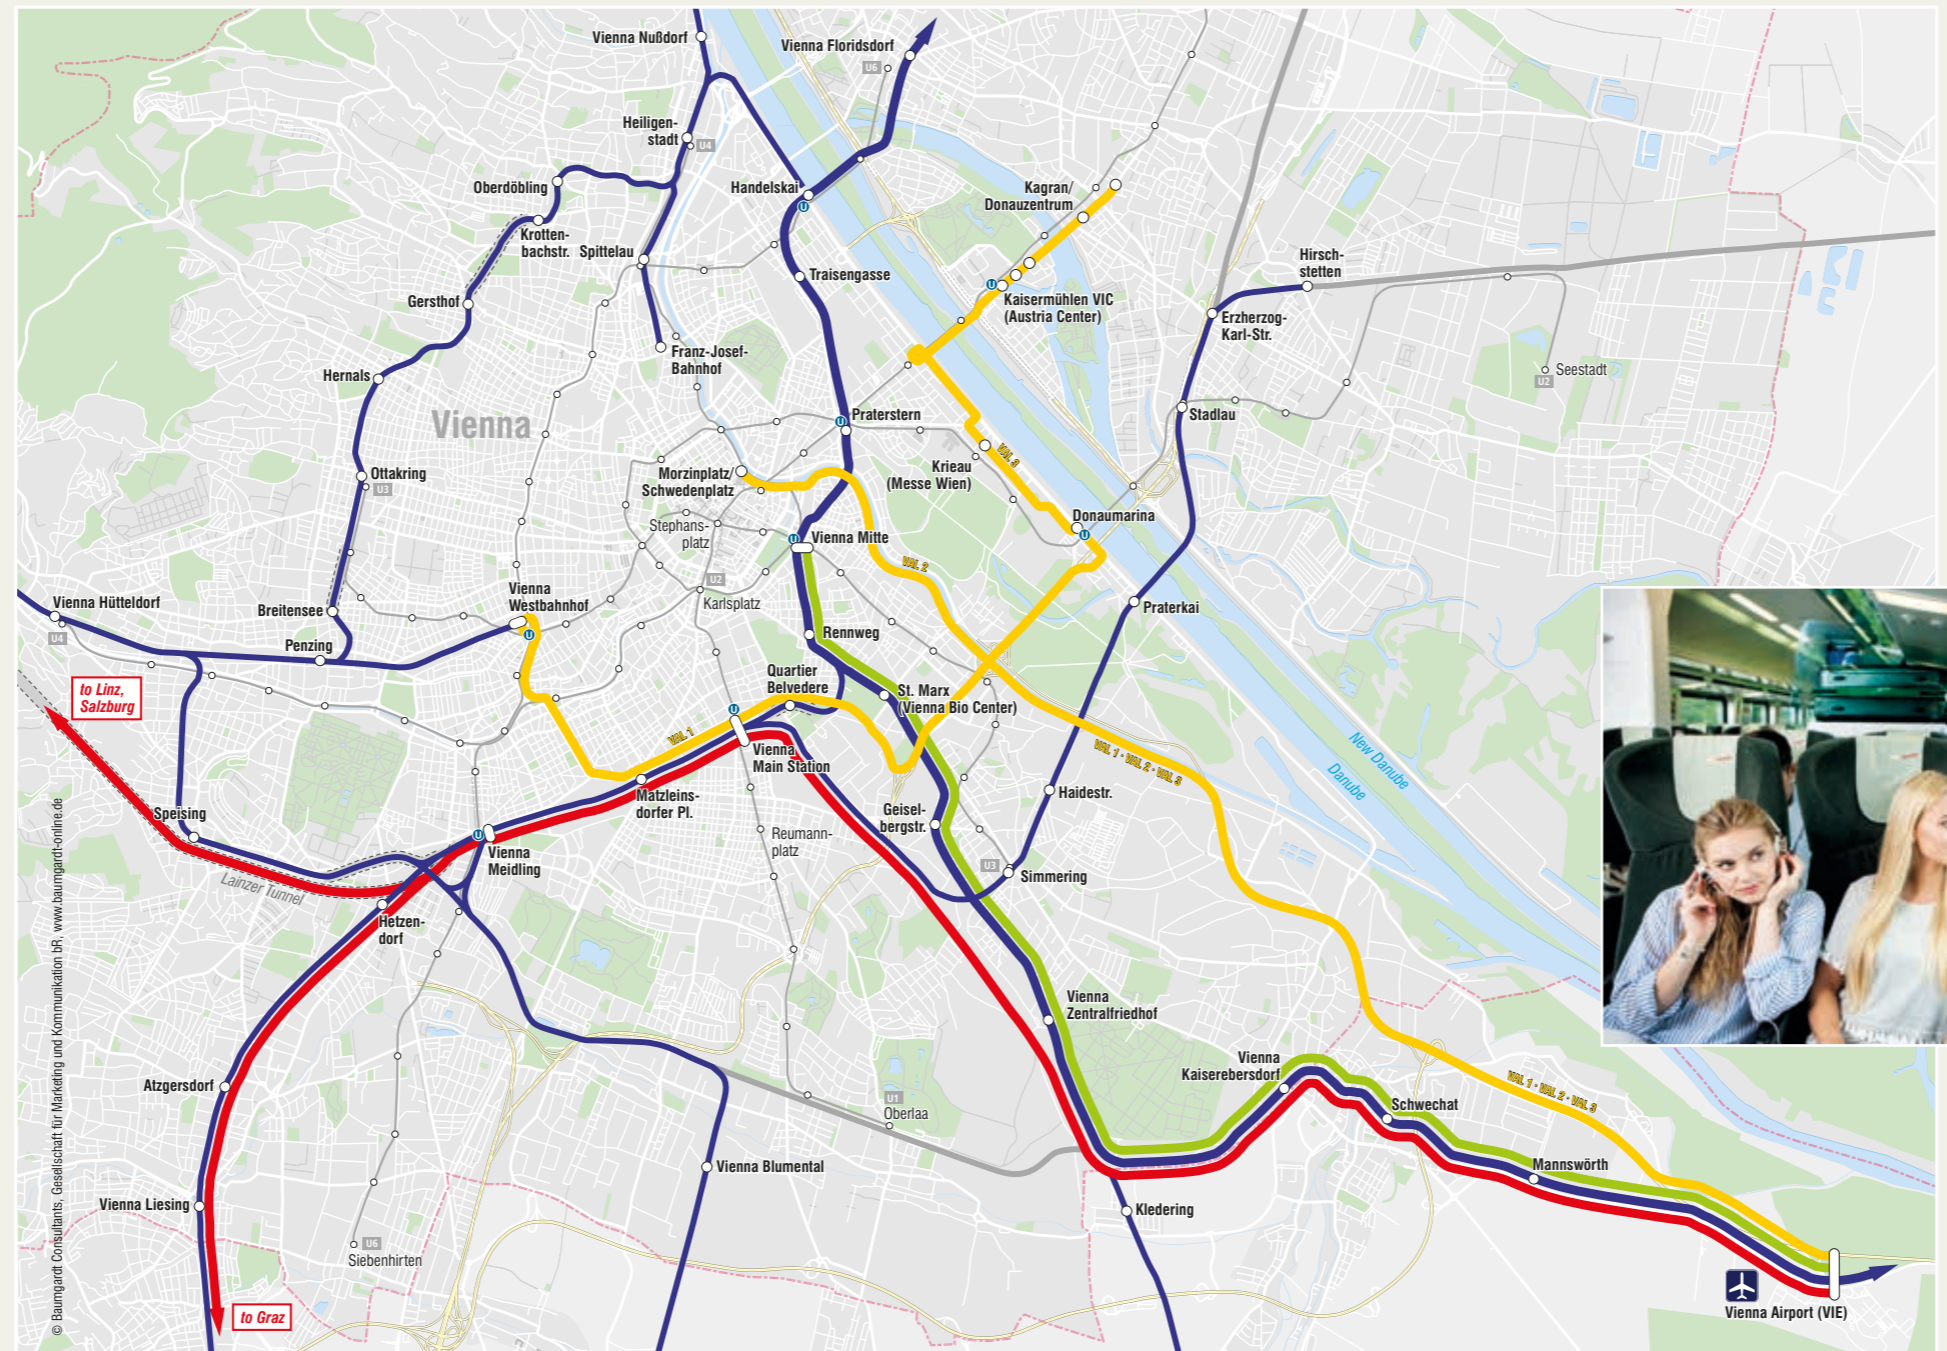

**Stationsplan Flughafen Wien/
Vienna Airport**

Imprint: ÖBB-Werbung GmbH on behalf of ÖBB-Personenverkehr AG (1100 Wien, Am Hauptbahnhof 2, company reg. no. 248742), product no. 113018-1032, produced by Gerin GmbH & Co. KG, place of publication Vienna, place of production Walkersdorf, subject to typing and printing errors, subject to change! Cover: ÖBB/Harald Eisenberger, ÖBB-Postbus GmbH/Harald Eisenberger, CAT/Zinner and Flughafen Wien AG; correct as at June 2018

Travel quickly and comfortably from Vienna Airport to Vienna city centre

ÖBB
Immer in Bewegung

**DIRECT LINKS TO
VIENNA CITY CENTRE**
Your connections between
Vienna Airport and
Vienna city centre

01.07. - 08.12.2018

ÖBB Customer Service +43 (0) 5-1717 | oebb.at/flughafen

Direct links to Vienna city centre

ÖBB Railjet: from Vienna Airport to Wien Hauptbahnhof, journey time from just 15 minutes

ÖBB Railjet trains are a rapid, comfortable service between Vienna Airport and Wien Hauptbahnhof (where you can change onto the U1 underground line as well as further long-distance and local services) or Wien Meidling (for the U6 line). Railjet trains also offer attractive connections to other Austrian cities like St. Pölten, Linz, Salzburg, Innsbruck and Graz.

ÖBB Suburban trains: the perfect way to connect to the Vienna underground lines

With our suburban trains, you can travel from Vienna Airport to a wide range of stations in Vienna, with services leaving up to four times an hour.