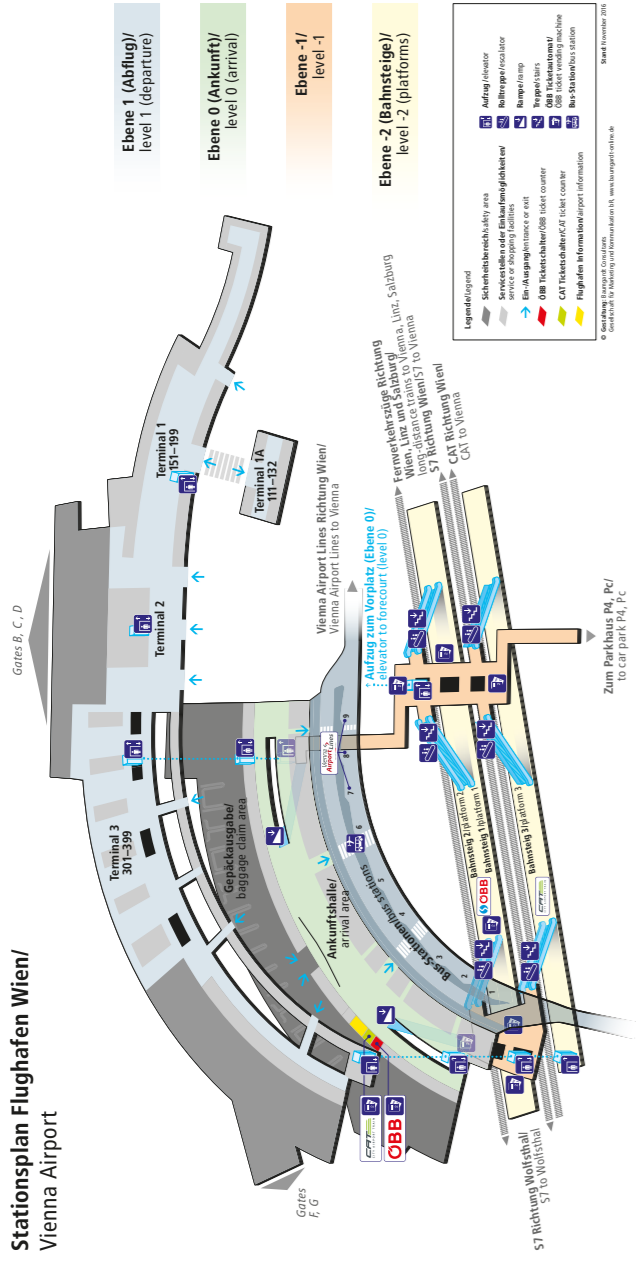

**Stationsplan Flughafen Wien/
Vienna Airport**

Imprint: ÖBB-Werbung GmbH on behalf of ÖBB-Personenverkehr AG (1100 Wien, Am Hauptbahnhof 2, company reg. no. 248742), product no. 113018-1032, produced by Gerin GmbH & Co. KG, place of publication Vienna, place of production Walkersdorf, subject to typing and printing errors, subject to change! Cover: ÖBB/Harald Eisenberger, ÖBB-Postbus GmbH/Harald Eisenberger, CAT/Zinner and Flughafen Wien AG; correct as at June 2018

Vienna Airport	Wien Hauptbahnhof	Wien Meidling
06:33	06:48	07:03
07:03	07:18	07:35
07:33	07:48	08:00
08:03	08:18	08:35
08:33	08:48	09:00
09:03	09:21	09:35
09:33	09:48	10:03
10:03	10:18	10:35
10:33	10:48	11:00
11:03	11:18	11:35
11:33	11:48	12:03
12:03	12:18	12:35
12:33	12:48	13:00
13:03	13:18	13:35
13:33	13:48	14:03
14:03	14:18	14:35
14:33	14:48	15:00
15:03	15:18	15:35
15:33	15:48	16:00
16:03	16:21	16:35
16:33	16:48	17:00
17:03	17:18	17:35
17:33	17:48	18:03
18:03	18:18	18:35
18:33	18:48	19:00
19:03	19:18	19:35
19:33	19:48	20:03
20:03	20:18	20:35 ¹⁾
20:33	20:48	21:00
21:03	21:21	21:32 ¹⁾
21:33	21:48	22:00
22:03	22:18	22:34 ¹⁾
22:33	22:48	23:00 ¹⁾
23:03	23:18	23:30 ¹⁾

The suburban rail network offers connections to Vienna's underground lines.

Excerpt from timetable

Vienna Airport	Wien Rennweg	Wien Mitte	Wien Handelskai	Wien Floridsdorf
Vienna Airport	04:48	05:18	05:48	06:18
Mannswörth	04:52	05:22	05:52	06:22
Schwechat	04:55	05:25	05:55	06:25
Wien Kaiserebersdorf	04:57	05:27	05:57	06:27
Wien Zentralfriedhof	05:01	05:31	06:01	06:31
Wien Geiselbergstraße	05:04	05:34	06:04	06:34
Wien St. Marx V. Bio Center	05:07	05:37	06:07	06:37
Wien Rennweg	05:10	05:40	06:10	06:40
Wien Mitte	05:13	05:43	06:13	06:43
Wien Praterstern	05:17	05:47	06:17	06:47
Wien Traisengasse	05:20	05:50	06:20	06:50
Wien Handelskai	05:21	05:51	06:21	06:51
Wien Floridsdorf	05:25	05:55	06:25	06:55